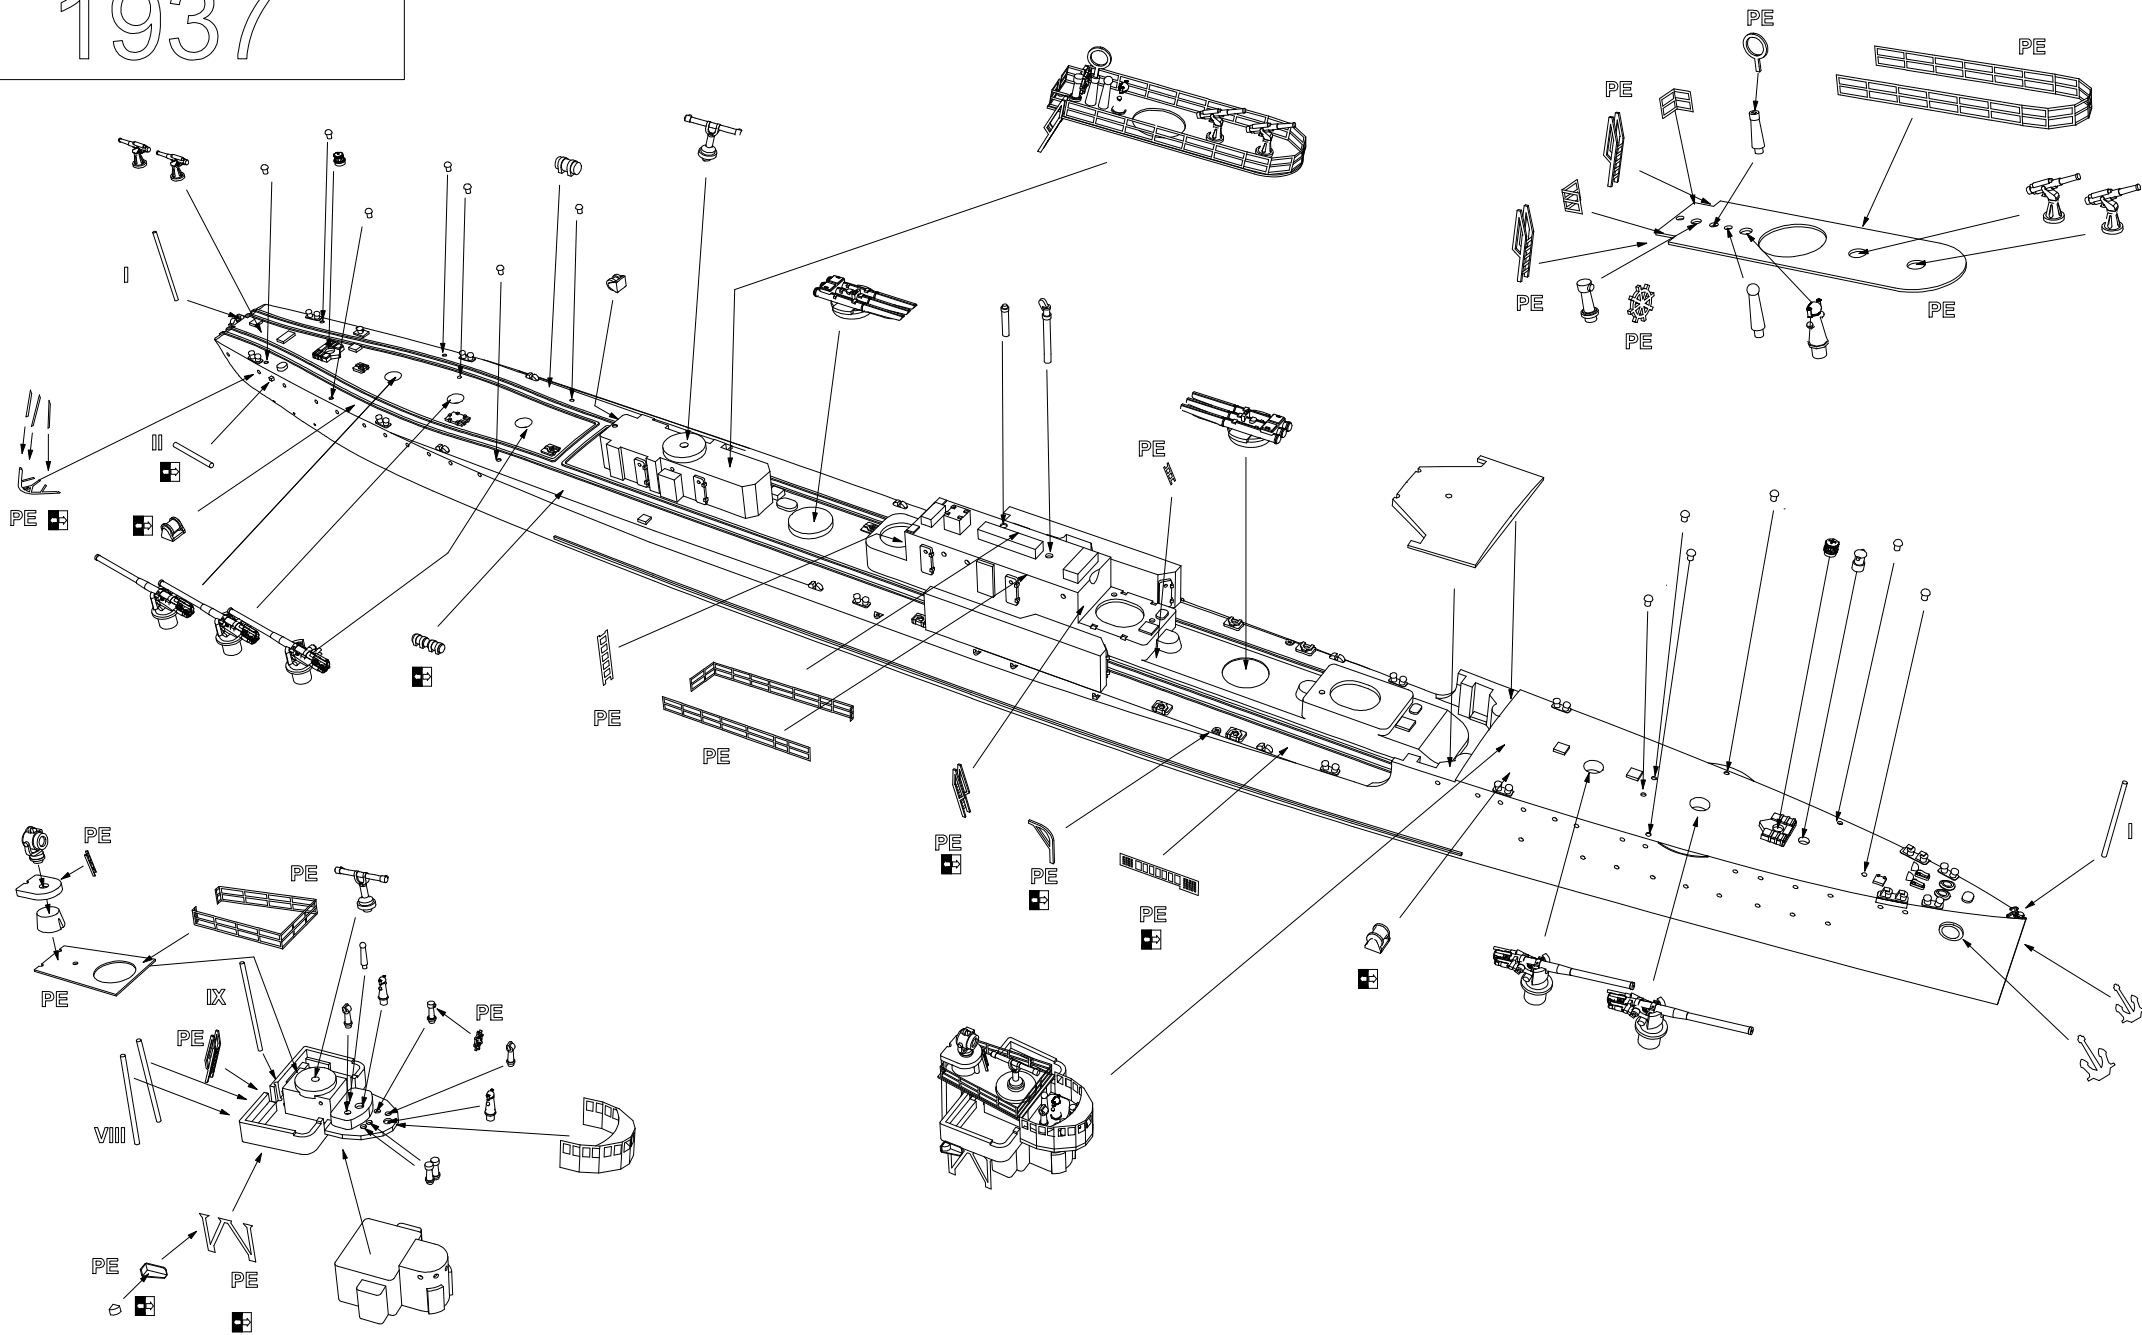

Soviet destroyer
KARL MARX

1/700

70802

self made pars

1937

70802

1941

70802

70802