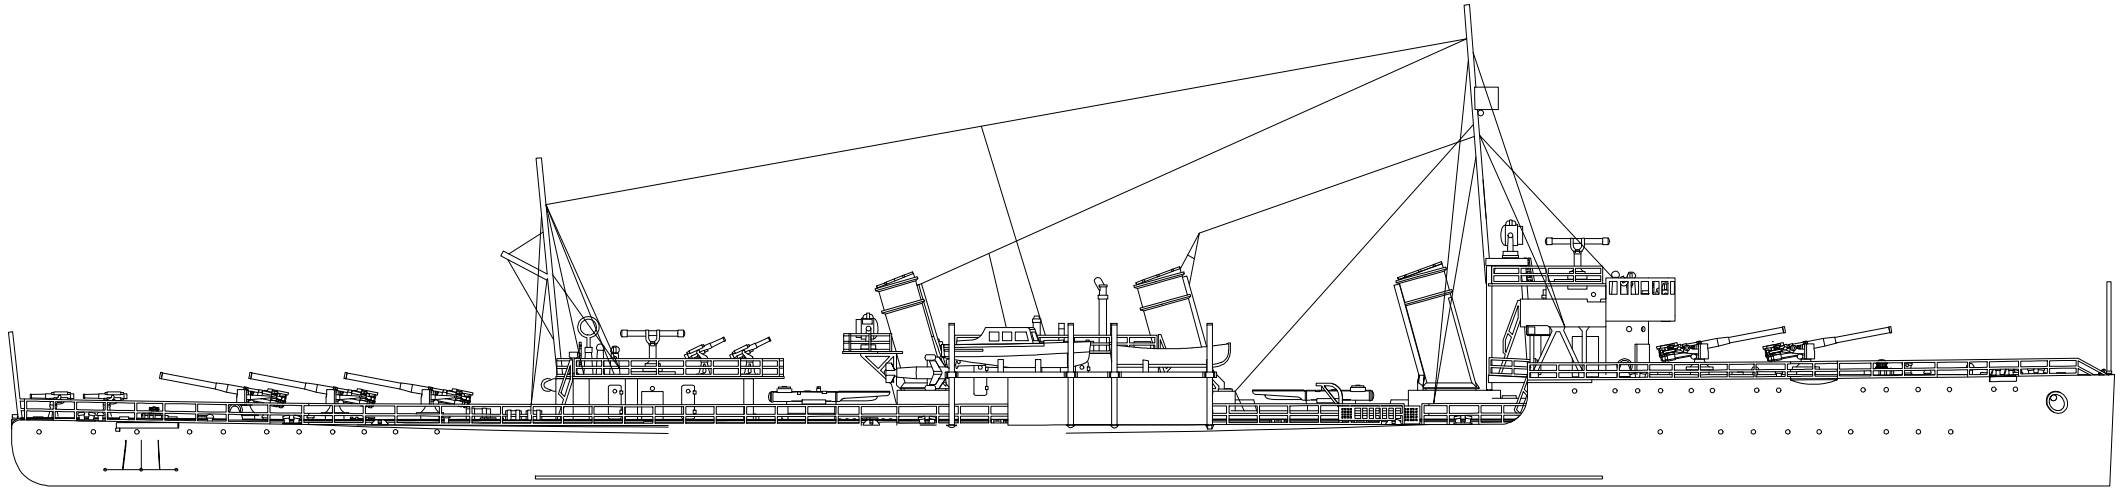

Soviet destroyer
KARL MARX

1/700

70802

self made pars

1937

70802

1941

70802

70802