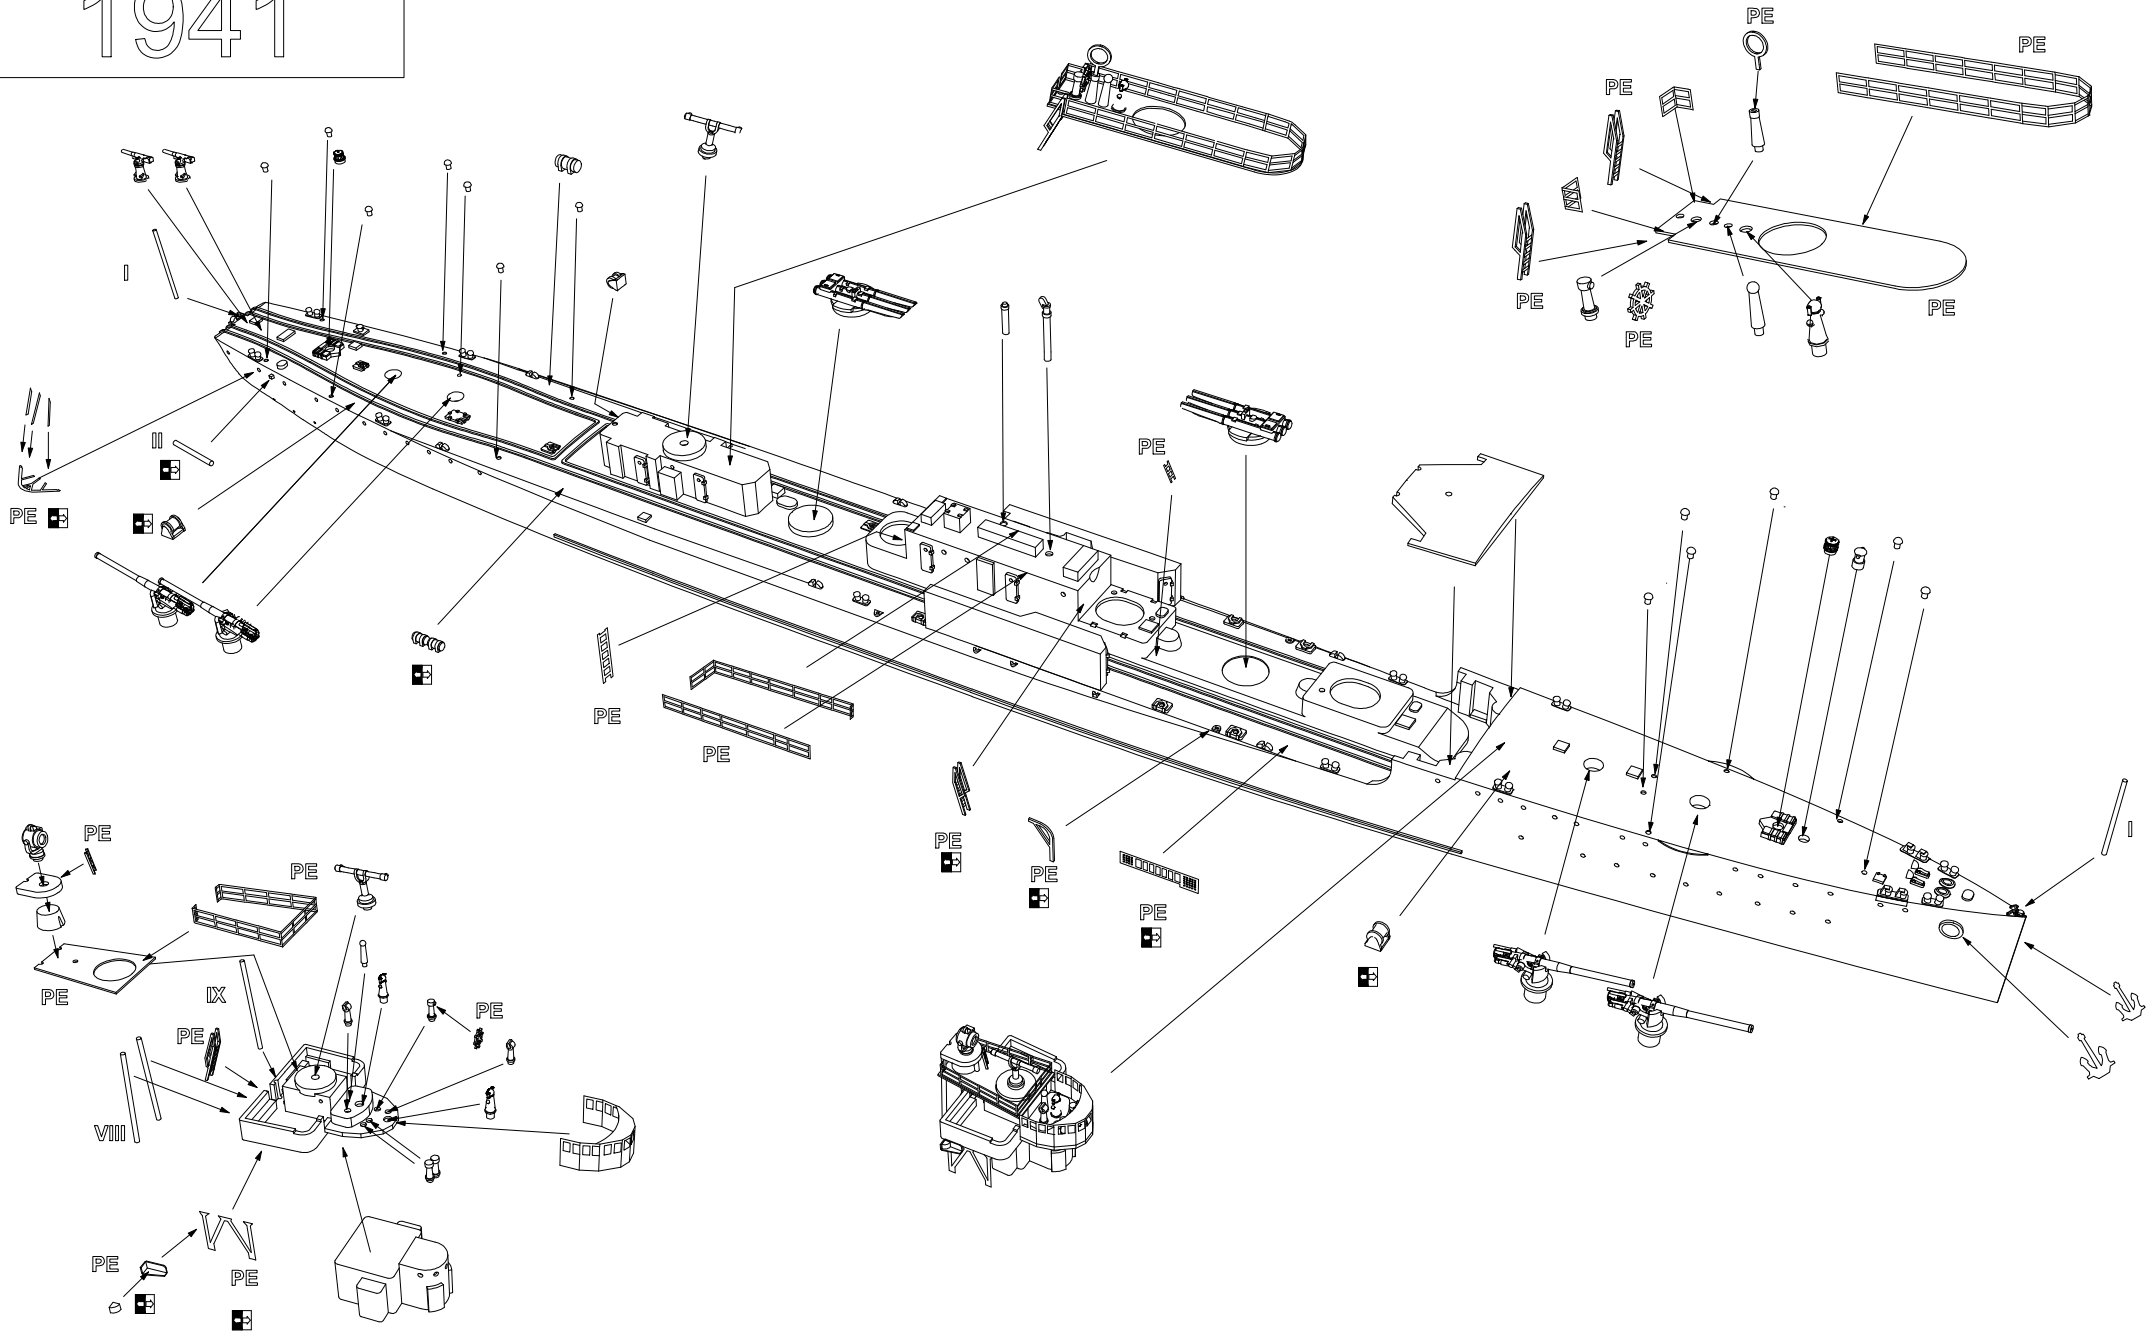

Soviet destroyer
KARL MARX

1/700

70802

self made pars

1937

70802

1941

70802

70802