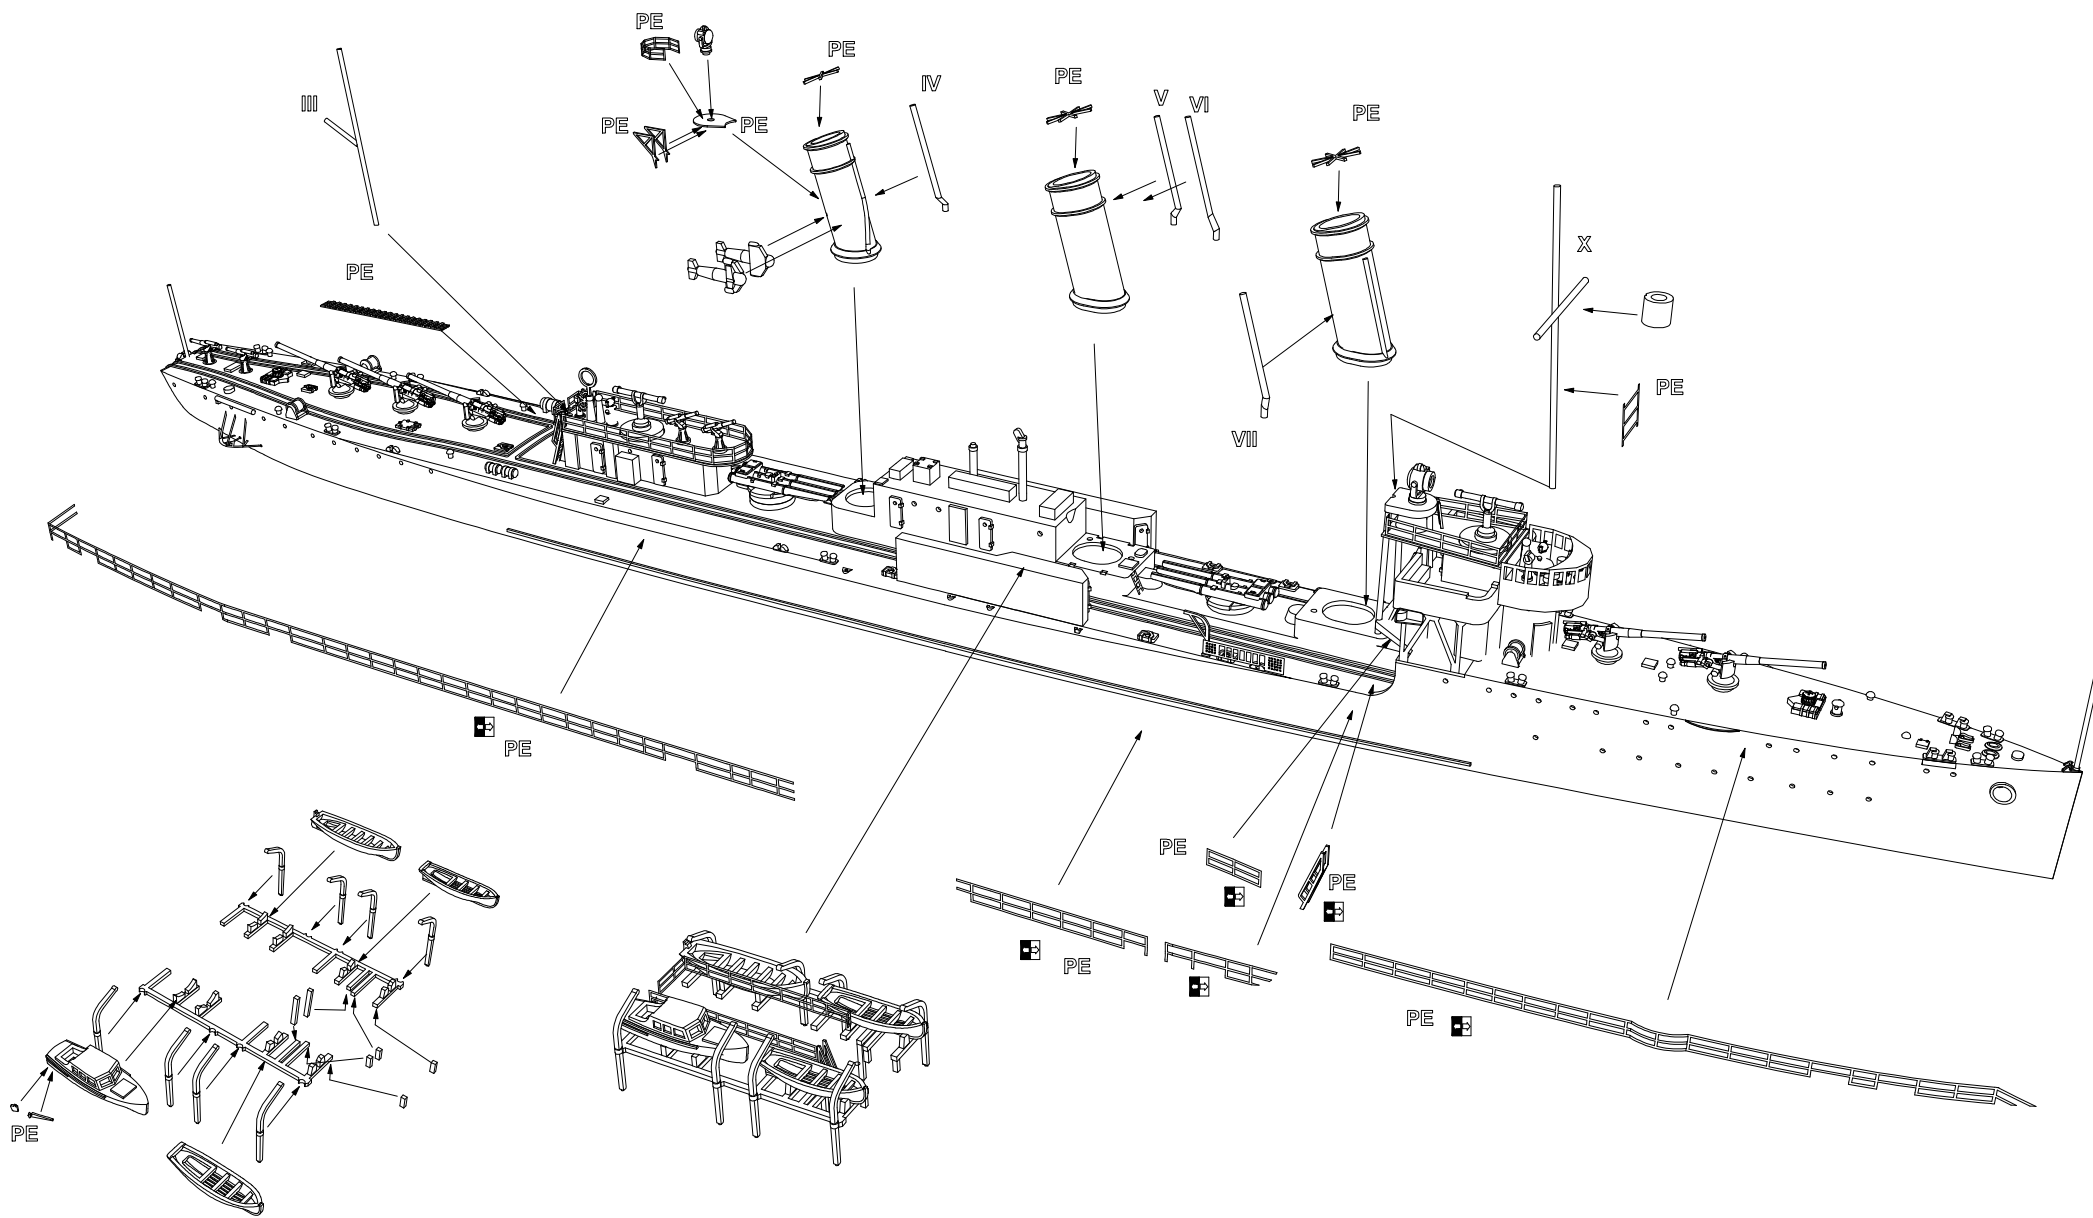

Soviet destroyer
KARL MARX

1/700

70802

self made pars

1937

70802

1941

70802

70802